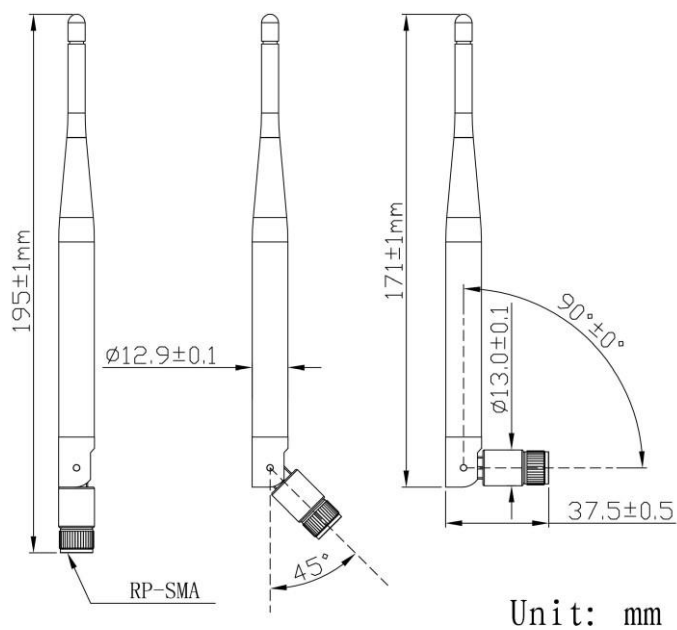

# WiFi Antenna 5dBi

### DIMENSIONS

## SPECIFICATIONS

Item		Specifications
Antenna	Frequency Range	2400~2483.5MHz
	Band Width	83.5MHz
	Polarization	Linear
	Gain	5dBi
	V.S.W.R	<2.0
	Impedance	50 $\Omega$
	Connector	RP-SMA Male or others
Environmental	Operating Temperature	-40°C ~+85°C
	Vibration	10 to 55Hz with 1.5mm amplitude 2hours
	Environmentally Friendly	ROHS Compliant
	Color (P/N)	xx=BL (Black) or xx=WH (White)